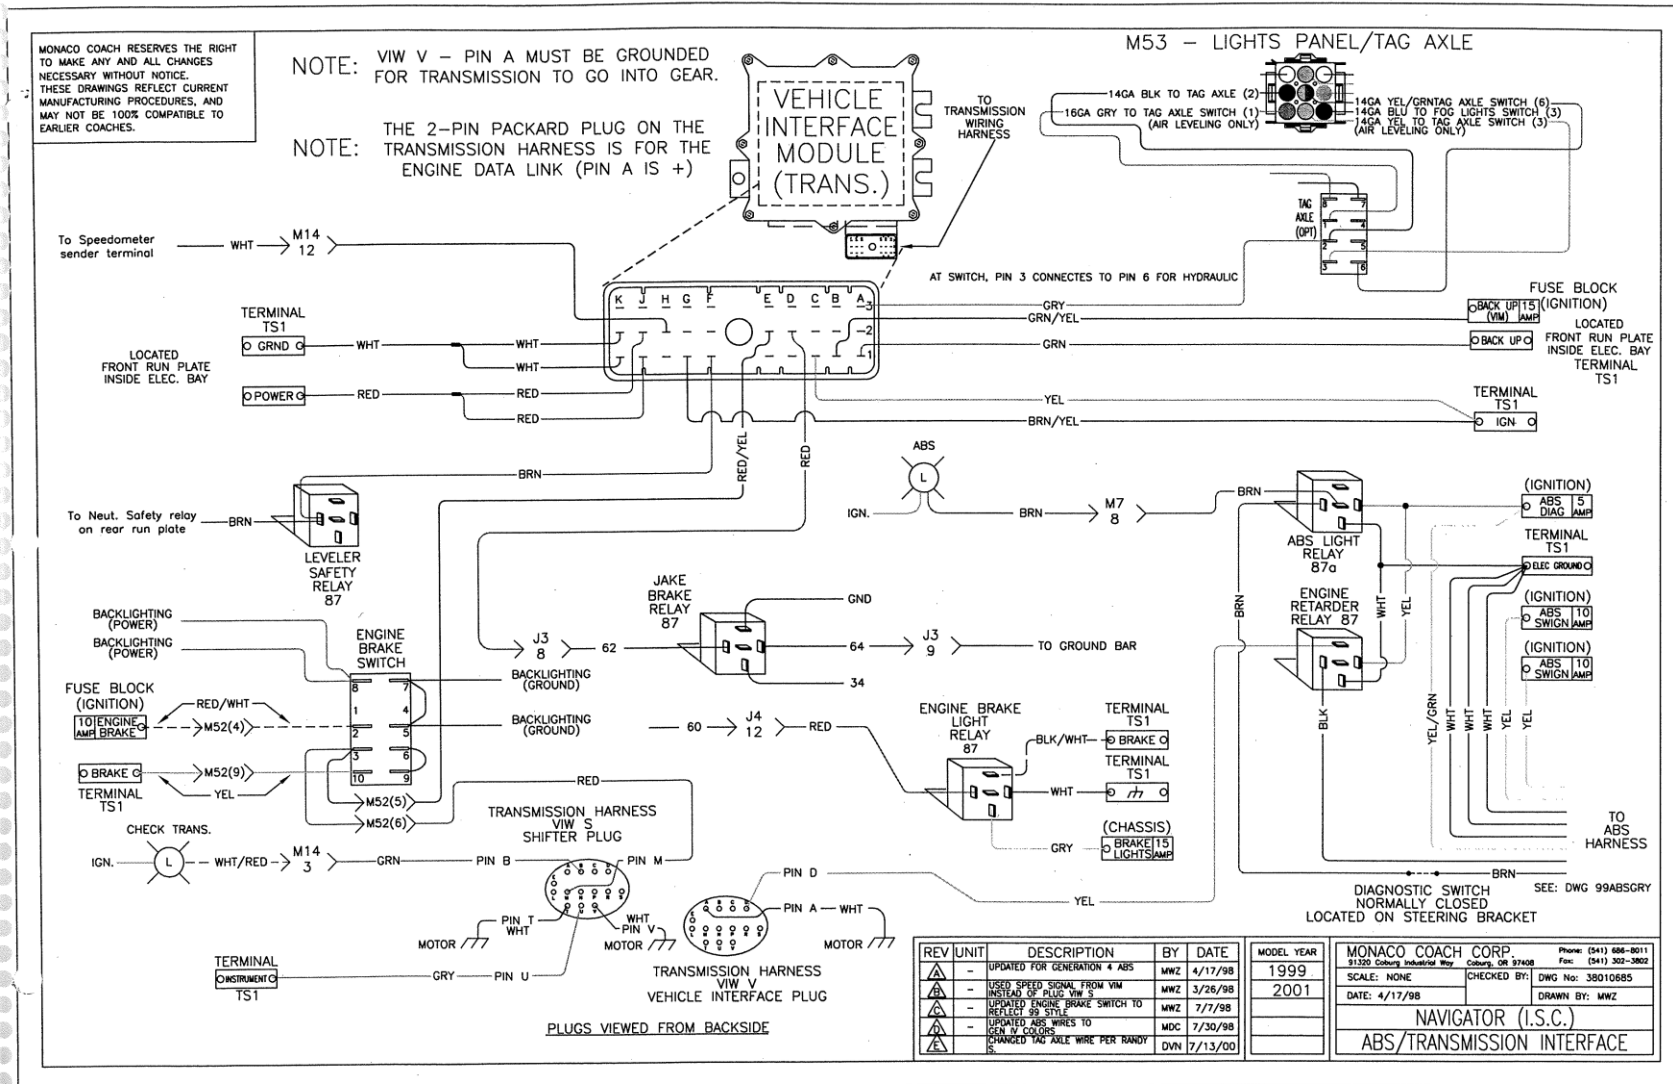

2001 Holiday Rambler VIM Trans

K:\2001\my\Nav\38-Electrical\VIW Chassis\38010585 (Navigator I.S.C. Gen IV ABS Interface Wiring).dwg, 07/25/00 07:12:16 AM